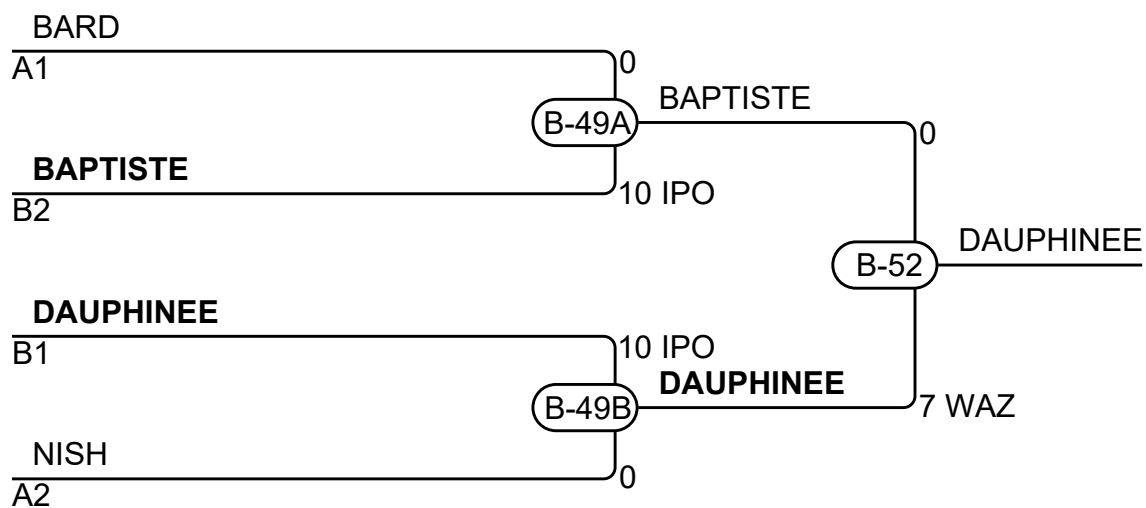

VetM2-M3 Advanced -100kg

Competitors A

#	Name	Grade	Club	1	2	3	Wins	Pts	Pos
1	Nolan BARD	?		XX	10	10	2	20	1
2	Gordon NISH	1K (Br)	GP		XX	7	1	7	2
3	Danny RUPERT	1K (Br)	Tolide			XX	0	0	3

Matches A

Match	White			Blue	Result	Time	Code
B-30A	Nolan BARD	1	2	Gordon NISH	10 - 0	1:39	IPO
B-38	Nolan BARD	1	3	Danny RUPERT	10 - 0	1:59	IPO
B-45	Gordon NISH	2	3	Danny RUPERT	7 - 0	3:00	WAZ

Competitors B

#	Name	Grade	Club	4	5	6	Wins	Pts	Pos
4	Preston BAPTISTE	1K (Br)		XX	5		1	5	2
5	Tyler EHNES	1K (Br)	Lethbridge		XX		0	0	3
6	Shane DAUPHINEE	1D	Tolide	10	10	XX	2	20	1

Matches B

Match	White			Blue	Result	Time	Code
B-33C	Preston BAPTISTE	4	5	Tyler EHNES	5 - 0	3:27	GSY
B-39	Preston BAPTISTE	4	6	Shane DAUPHINEE	0 - 10	1:23	IPO
B-46	Tyler EHNES	5	6	Shane DAUPHINEE	0 - 10	1:08	IPO