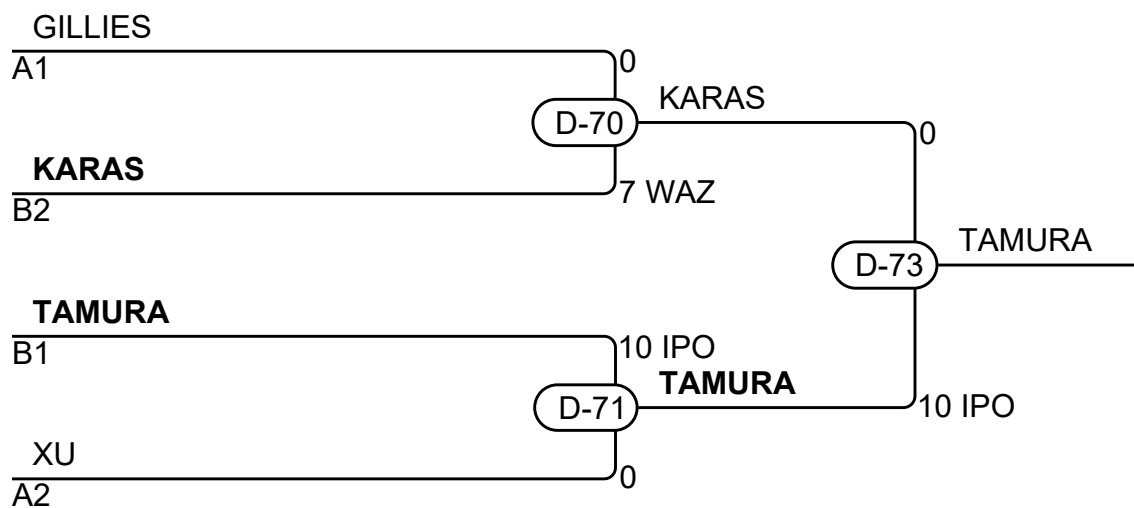

U18F Advanced -48kg

Competitors A

#	Name	Grade	Club	1	2	3	Wins	Pts	Pos
1	Laura FERREIRA JUSTO	2K (Bl)	Ishi Yama	XX			0	0	3
2	Lily GILLIES	1K (Br)	Mountainside	10	XX	7	2	17	1
3	Grace XU	3K (G)	Peak	10		XX	1	10	2

Matches A

Match	White	Blue	Result	Time	Code
D-44	Laura FERREIRA JUSTO 1 2	Lily GILLIES	0 - 10	0:26	IPO
D-55	Laura FERREIRA JUSTO 1 3	Grace XU	0 - 10	4:46	GSI
D-64	Lily GILLIES 2 3	Grace XU	7 - 0	4:00	WAZ

Competitors B

#	Name	Grade	Club	4	5	6	Wins	Pts	Pos
4	Camryn VAUGHAN	2K (Bl)	Asahi	XX			0	0	3
5	Addyson TAMURA	1K (Br)	Lethbridge Kyodokan	10	XX	10	2	20	1
6	Christina KARAS	1K (Br)	Kodokwai	7		XX	1	7	2

Matches B

Match	White	Blue	Result	Time	Code
D-45	Camryn VAUGHAN 4 5	Addyson TAMURA	0 - 10	1:27	IPO
D-56	Camryn VAUGHAN 4 6	Christina KARAS	0 - 7	4:00	WAZ
D-65	Addyson TAMURA 5 6	Christina KARAS	10 - 0	5:09	HAN

Results

Pos	Name
1	Addyson TAMURA, Lethbridge Kyodokan
2	Christina KARAS, Kodokwai
3	Lily GILLIES, Mountainside
3	Grace XU, Peak